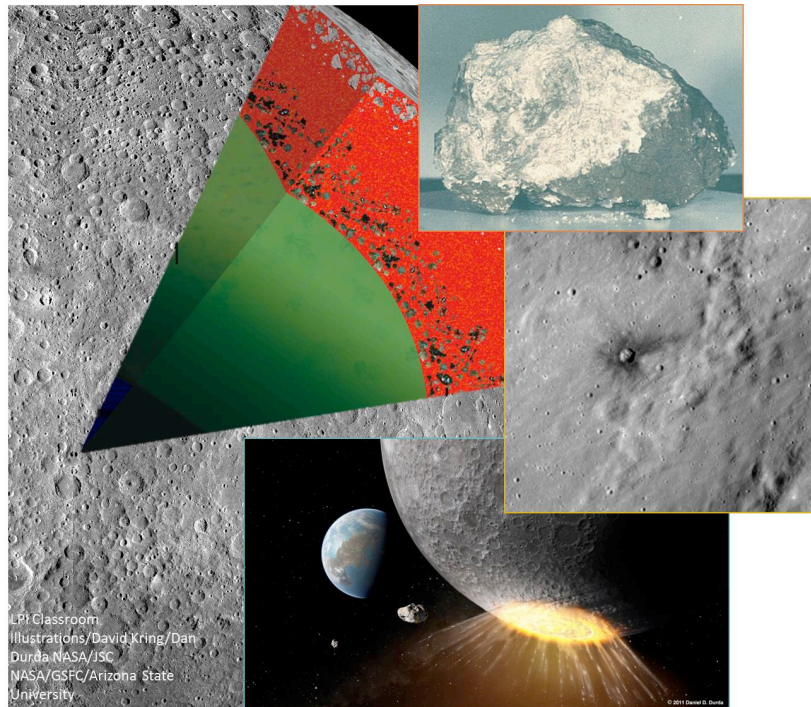

The Hawaii Space Lecture Series Presents

Deconvolving the Complex History of the Lunar Crust

Dr. Sarah Crites, HIGP

Tuesday, January 27th, 2015

7:30pm

Free lecture

NASA Pacific Regional Planetary Data Center