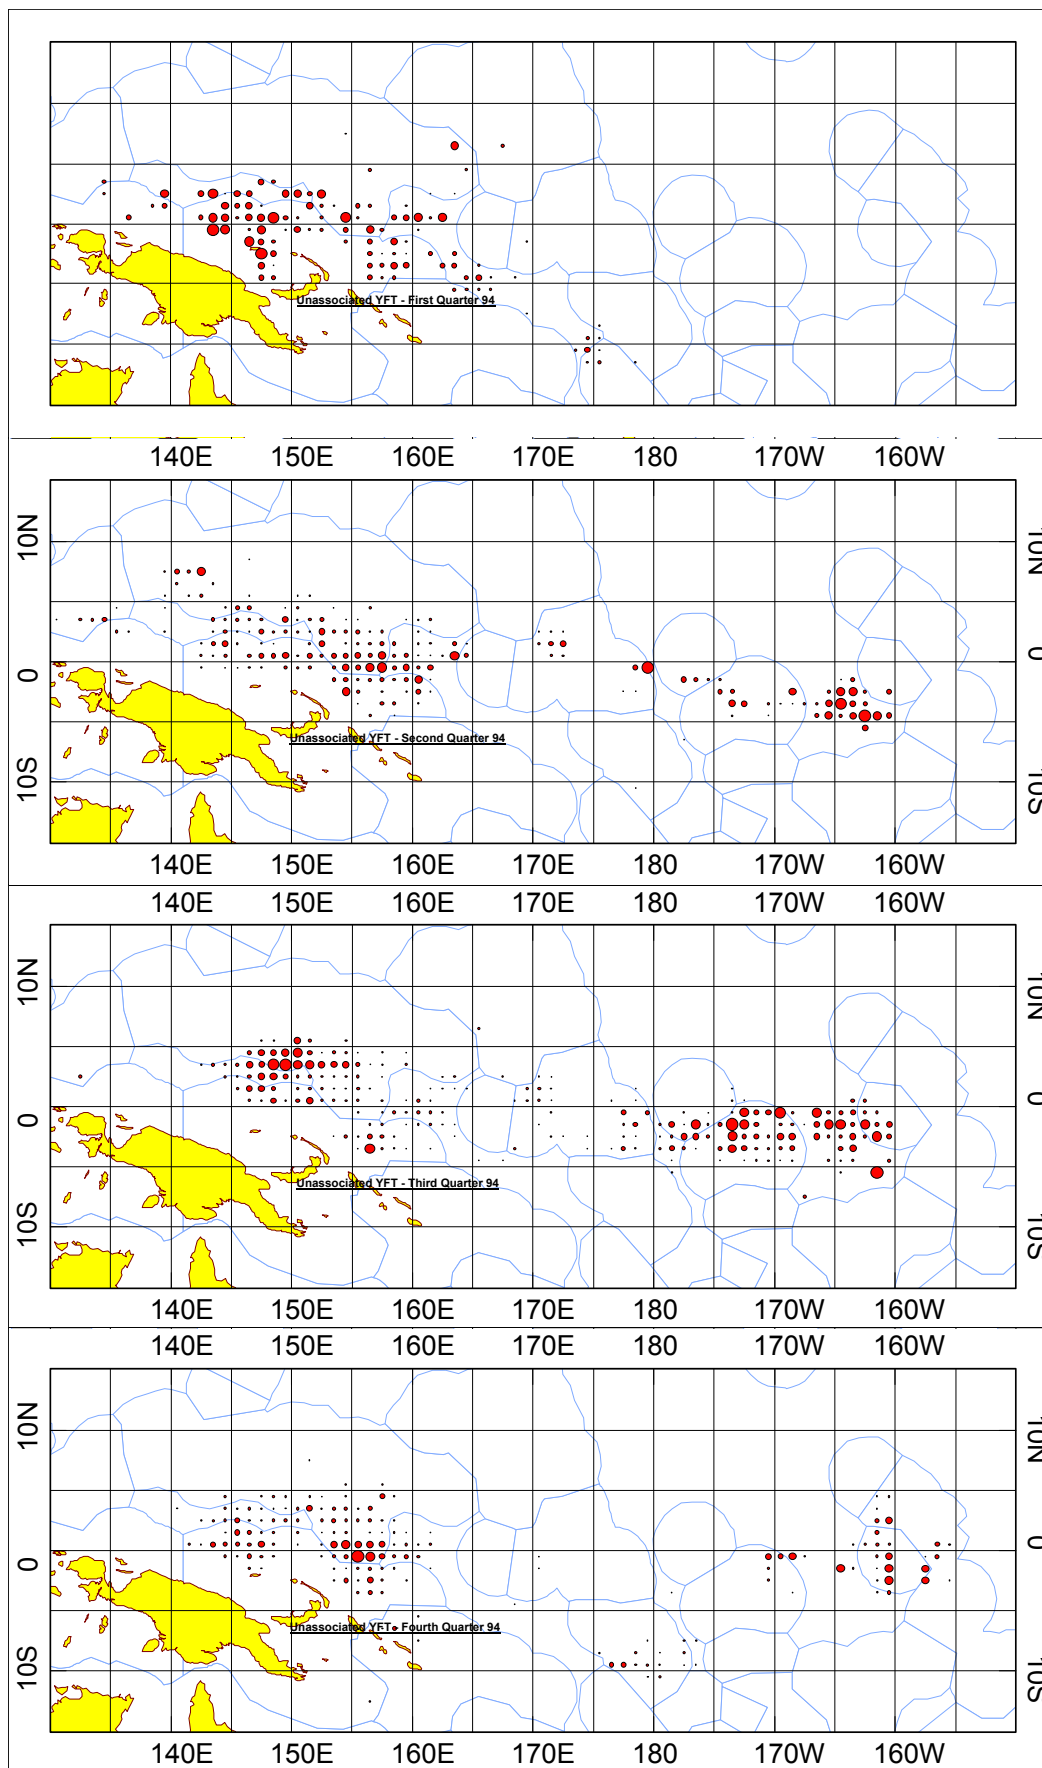

Figure 18. The observed and predicted per cent maturity by length of female yellowfin taken by handline, longline and purse seine gear between 50 and 150 cm fork length sampled from Areas A, B, C and D.

Figure 32. Unassociated yellowfin tuna catch by purse seine gear during 1994 by quarter. 53b